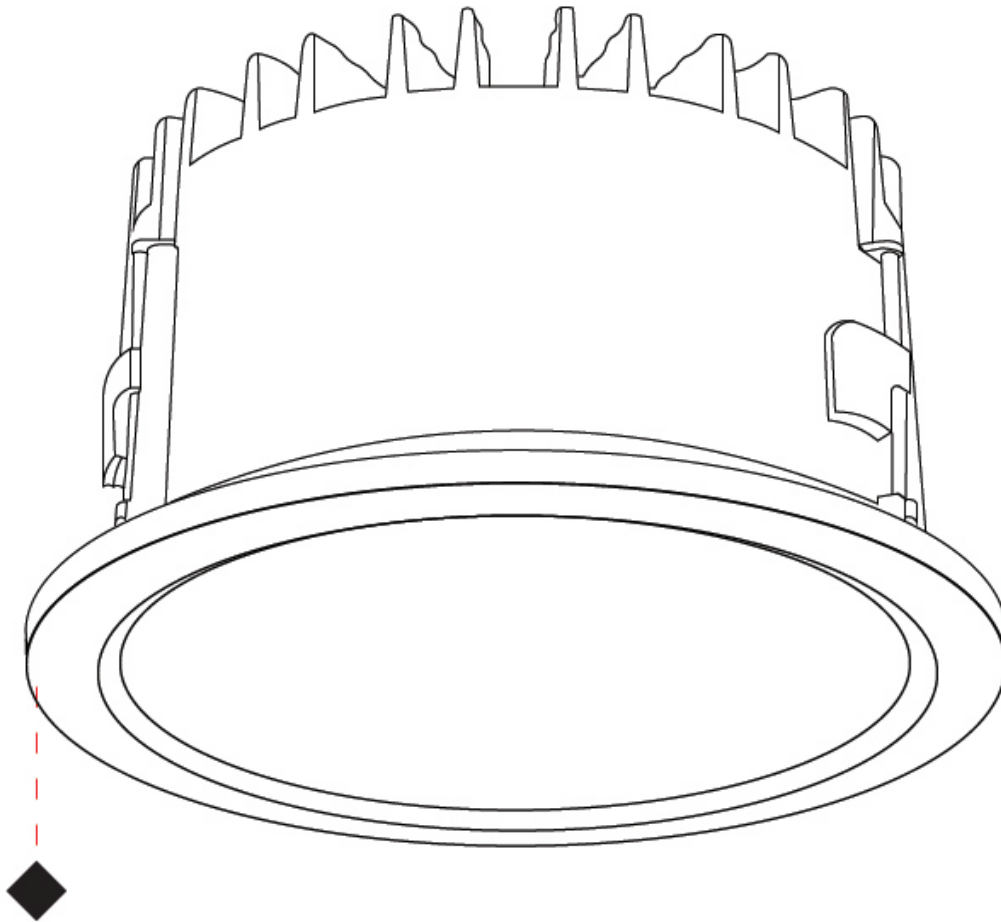

GENERAL

Series: Aster
 Brand: Platek
 Division: Exterior
 Mounting Type: Recessed
 Mounting Location: Ceiling
 Subcategory: Downlight

PHYSICAL

Shape: Round
 Diameter (mm): 209
 Diameter (in): 8 ¼
 Height (mm): 117
 Height (in): 4 ⅝
 Light Distribution: Downlight
 Diffuser: Clear tempered glass
 Fixture Finish: [BLK / WHI / GRY / COR / ANT / BRZ](#)
 Fixture Material: Aluminum Die Cast
 Cut-out Measurements: 191mm / 7 1/2" diameter

Ø210mm 8 ¼"

Ø165mm 6 ½"

Ø347mm 13 1/16"

ASTER RECESSED

E9Q128-

PROJECT	_____
TYPE	_____
SPECIFIER	_____
QUANTITY	_____
DATE	_____

E

ASTER COLOR FINISH CHART